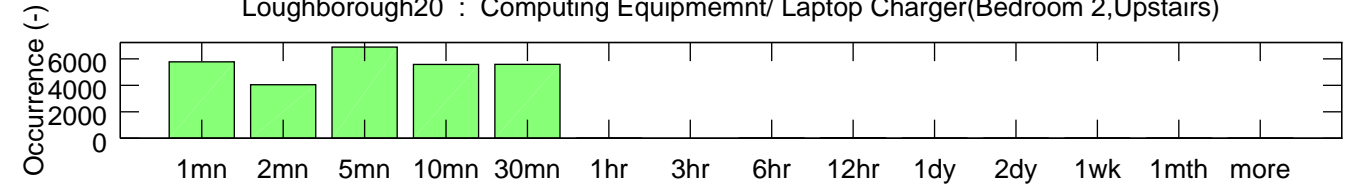

Loughborough20 : Washing Machine(Kitchen/utility room,Downstairs)

Loughborough32 : Coffe maker(Kitchen/utility room,Downstairs)

Loughborough20 : Small Power Up

Loughborough20 : Computing Equipmemnt/ Laptop Charger(Bedroom 2,Upstairs)